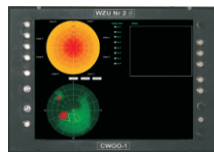

SRPW 12 - Mobile Integrated Combat Field Identification System on Multipurpose Vehicle HUMVEE

Digital indicators
On-board computer

Long-range thermovision
and LLLTV cameras
Eye-safe laser rangefinder

Digital indicators
battelfield area

STO-11 Station

Interrogator and Cryptographic
Computer MARKXII mode 4,
NSM, upgrade mode 5, mode S

Automatic contamination
detection system

Individual
contamination detector

Radio station

IFF Antenna